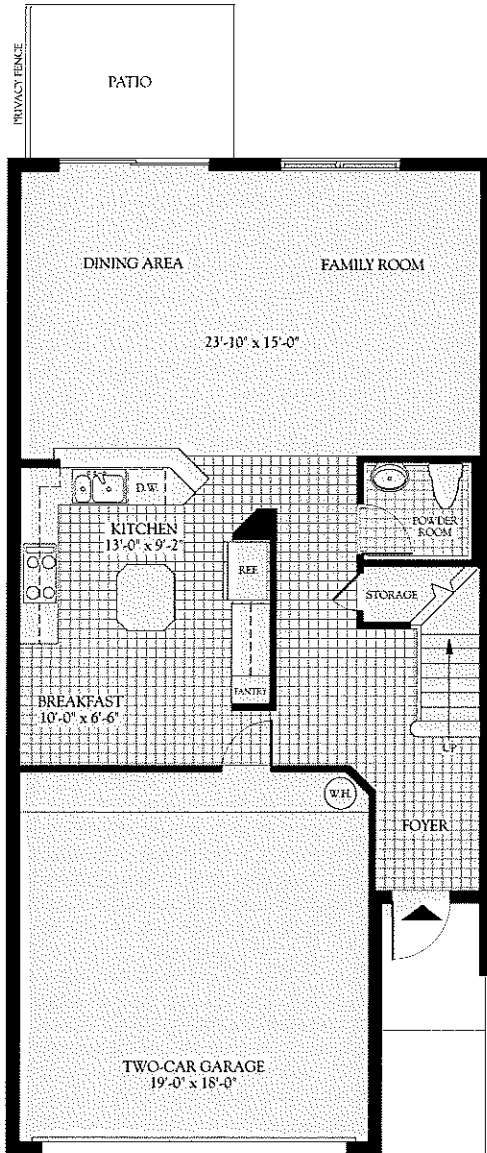

THE ROYAL

4 bedrooms, 3 1/2 baths,
loft, 2-car garage.

Artist's Conception.

Third Level

Second Level

First Level

1st Floor	828 Sq. Ft.
2nd Floor	1,255 Sq. Ft.
3rd Floor	539 Sq. Ft.
Total A/C	2,622 Sq. Ft.
Total	2,989 Sq. Ft.