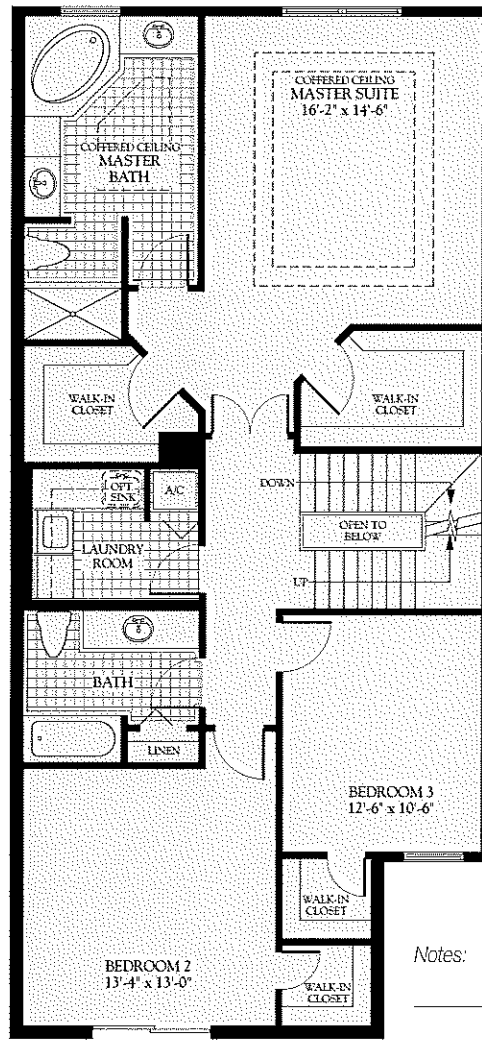

THE ROYAL

4 bedrooms, 3 1/2 baths,
loft, 2-car garage.

Artist's Conception.

Third Level

Second Level

First Level

1st Floor	828 Sq. Ft.
2nd Floor	1,255 Sq. Ft.
3rd Floor	539 Sq. Ft.
Total A/C	2,622 Sq. Ft.
Total	2,989 Sq. Ft.