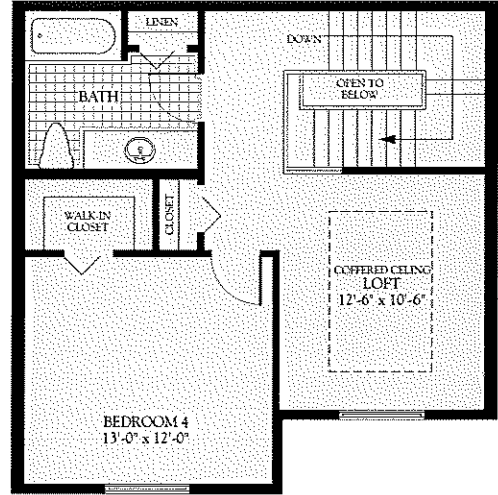

THE ROYAL

4 bedrooms, 3 1/2 baths,
loft, 2-car garage.

Artist's Conception.

Third Level

Second Level

First Level

1st Floor	828 Sq. Ft.
2nd Floor	1,255 Sq. Ft.
3rd Floor	539 Sq. Ft.
Total A/C	2,622 Sq. Ft.
Total	2,989 Sq. Ft.